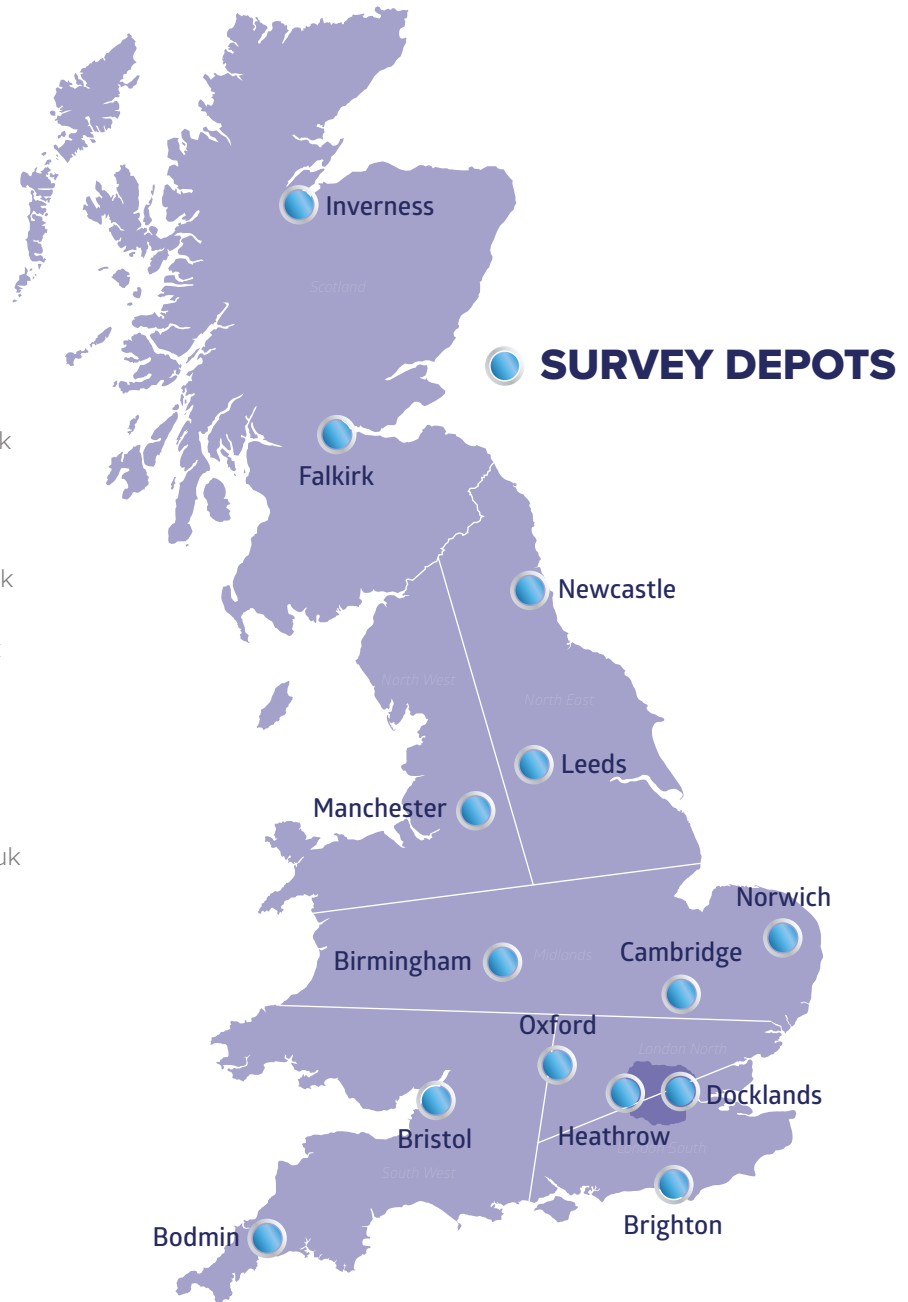

Survey & Safety

Depot Locations

SURVEY & SAFETY

The division operates from 14 locations nationwide, providing full national coverage

SCOTLAND

Inverness - Tel: 01463 234 469

Email: inverness.surveyhiredesk@gap-group.co.uk

Falkirk - Tel: 01324 621 226

Email: falkirk.surveyhiredesk@gap-group.co.uk

NORTH EAST

Newcastle - Tel: 0191 460 8260

Email: newcastle.surveyhiredesk@gap-group.co.uk

Leeds - Tel: 01132 310 222

Email: leeds.surveyhiredesk@gap-group.co.uk

NORTH WEST

Manchester - Tel: 0161 877 2710

Email: manchester.surveyhiredesk@gap-group.co.uk

MIDLANDS

Birmingham - Tel: 0121 380 1350

Email: birmingham.surveyhiredesk@gap-group.co.uk

Cambridge - Tel: 01767 690 038

Email: cambridge.surveyhiredesk@gap-group.co.uk

Norwich - Tel: 01603 456 082

Email: norwich.surveyhiredesk@gap-group.co.uk

SOUTH WEST

Bodmin - Tel: 01726 852 536

Email: bodmin.surveyhiredesk@gap-group.co.uk

Bristol - Tel: 01179 821 707

Email: bristol.surveyhiredesk@gap-group.co.uk

SOUTH EAST

Brighton - Tel: 01273 472 177

Email: brighton.surveyhiredesk@gap-group.co.uk

Oxford - Tel: 01865 291 910

Email: oxford.surveyhiredesk@gap-group.co.uk

LONDON

Docklands - Tel: 02083 050 223

Email: docklands.surveyhiredesk@gap-group.co.uk

Heathrow - Tel: 0208 744 8892

Email: heathrow.surveyhiredesk@gap-group.co.uk

We offer a full range of survey and safety equipment as well as a repair and calibration service by our highly trained staff. For any enquiries please contact your local GAP survey depot.

www.gap-group.co.uk